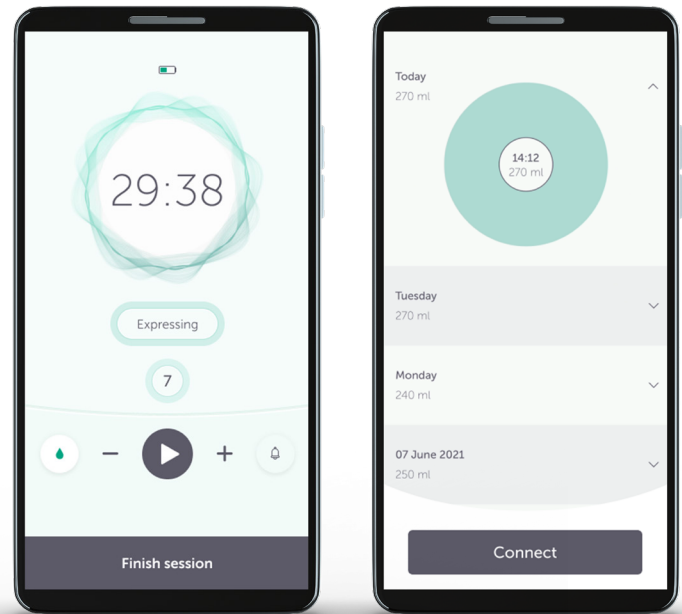

elvie stride

Pump with Elvie app

Elvie Stride works with or without the app. But, connecting to the app allows users to make the most of their pumping sessions by controlling the pump remotely and tracking their pumping history for each breast.

It's also possible to save default preferences for a quick start to each pumping session.

Price

MSRP	$249
MAP	$199

Product specification

Colour and finish:	Hub – Pantone 7541U and 649U Cup – Transparent, Pantone 7541U, Pantone 573U Tube assy – Pantone 7541U. Transparent
Size	Hub – 117.5 x 67 x 43.5mm Cup – (with caps assembled) 125 x 106 x 64.5mm
Weight	Total weight (2 x cups) - 540g
Material(s)	Hub – ABS + TPU Cup – Silicone, Polypropylene Tubes – ABS, Silicone, PVC
Mode(s)	Stimulation, Expression
Intensity	10 settings per mode
Battery	Lithium Ion Rechargeable, 2300 mAh
Charging time	120 minutes
Charging method	Charging Cable provided

Product details

Packaging box size/weight:	H4.92in x W9.06in x D5.91in x 2.05 lbs
Shipping box size/weight: 6 units	H10.28in x W18.54in x D9.57in x 13.23 lbs
Country of Origin: Mexico	EAN Code: 5060442520615

Whats in the box?

2-year warranty on the Hub and 90-day warranty on all other components. For complete warranty information, see our FAQs or Instructions for Use.